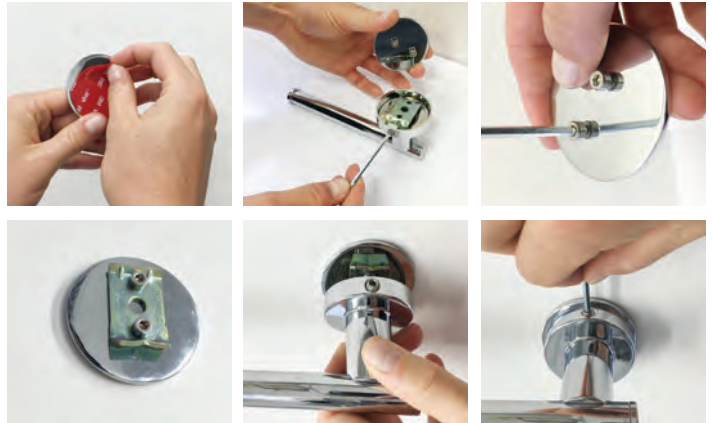

PROJECT

PROJECT ROBE HOOK

25MM

CHROME:
60906.02

BRUSHED
NICKEL:
60906.04

BLACK:
60906.13

GUN
METAL:
60906.29

BRUSHED
BRASS:
60906.07

PROJECT TOILET ROLL HOLDER

CHROME:
60911.02

BRUSHED
NICKEL:
60911.04

BLACK:
60911.13

GUN
METAL:
60911.29

BRUSHED
BRASS:
60911.07

PROJECT DOUBLE TOILET ROLL HOLDER

CHROME:
60739.02

BLACK:
60739.13

PROJECT TOILET ROLL HOLDER AND SHELF

CHROME:
60738.02

BLACK:
60738.13

PROJECT TOILET BRUSH SET

CHROME:
60927.02

BRUSHED
NICKEL:
60927.04

GUN
METAL:
60927.29

BLACK:
60927.13

BRUSHED
BRASS:
60927.07

BACKPLATE FASTENING SYSTEM

If you're looking to save time and money, this is the perfect option. The 3M-coated stainless steel back plate simply attaches to the back of selected Elementi Project accessories. The adhesive backplate is easy to install on surfaces such as drywalls, glass, tile and concrete and never damages the surface (surface must be within 0.5mm of level). Load bearing up to 5kg.

3M ADHESIVE BACKPLATE FOR PROJECT/EUROPA ACCESSORIES (SINGLE)

NOT COMPATIBLE WITH: 60906, 60927, 60929 AND 60739

CHROME:
60940.02

BRUSHED
NICKEL:
60940.04

GUN
METAL:
60940.29

BLACK:
60940.13

BRUSHED
BRASS:
60940.07