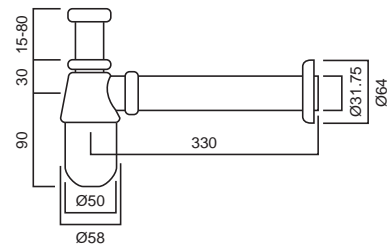

MATT
BLACK:
Z9502P.N1

MATT
WHITE:
Z9502P.W1

ELEMENTI
32MM BOTTLE TRAP

CHROME:
79102.02

ELEMENTI
40MM BOTTLE TRAP

CHROME:
79142.02

ELEMENTI
32MM INSULATED
BOTTLE TRAP

CHROME:
79144.02