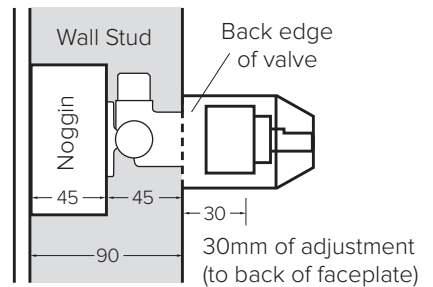

CURA

CURA BASIN MIXER

INCLUDES BASE RING
25MM CARTRIDGE
MAINS PRESSURE:
WELS 6 STAR 4.5L/MIN

CHROME:
44451.02

CURA SHOWER MIXER

Ø90
MAINS PRESSURE
40MM CARTRIDGE

CHROME:
44470.02

CURA SHOWER MIXER NEW

Ø65
MAINS PRESSURE
35MM METAL STEM CARTRIDGE

CHROME:
43870.02

CURA DIVERTER MIXER

Ø140
MAINS PRESSURE

CHROME:
44480.02

30MM ADJUSTMENT RANGE

The Mains Pressure shower mixer features a 30mm adjustment range allowing for different installation requirements and thickness of wall/cladding materials.

OPTIONAL 13MM EXTENSION KIT

43mm of adjustment (to the back of faceplate) can be achieved using the 13mm extension kit. Code: **43472.00**

Note: Compatible with 40mm Mains Pressure Valve only

SEPARATED WATERWAYS

Separated waterways ensure safety is paramount, reducing any risk of lead contamination.