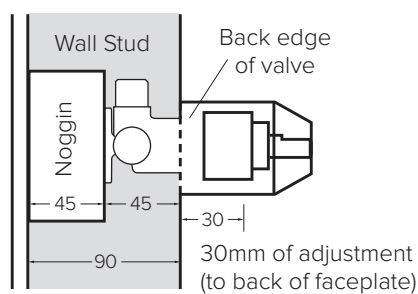

OPTIONAL 13MM EXTENSION KIT

43mm of adjustment (to the back of faceplate) can be achieved using the 13mm extension kit. Code: **43472.00**

Note: Compatible with 40mm Mains Pressure Valve only.

ION

With flat profiling of the lever and spout combined with sleek lines and stylishly good looks, the Ion tapware collection from Elementi is a superior product in both looks and performance.