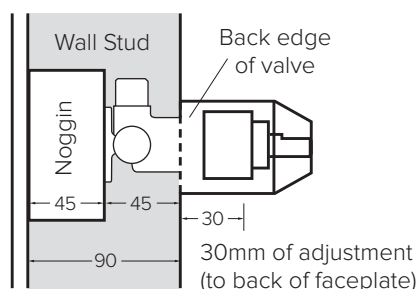

OPTIONAL 13MM EXTENSION KIT

43mm of adjustment (to the back of faceplate) can be achieved using the 13mm extension kit. Code: **43472.00**

Note: Compatible with 40mm Mains Pressure Valve only

TELAIO

Sophisticated and contemporary in design, Telaio will elevate your bathroom. This collection takes inspiration from timeless simplicity and clean lines. By combining this classic influence with modern elements, Telaio achieves harmony between tradition and style.