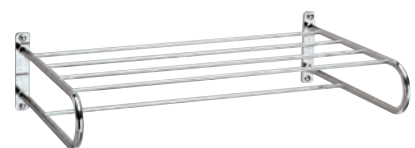

CONTRACT MEDIUM WIRE BASKET

WITH HOOK
CHROME:
61136.02

PROJECT METAL SHELF

500MM
CHROME:
60929.02

EUROPA PLUS TOWEL RACK

CHROME
450MM: 61129.02
610MM: 61229.02

COUNTER RECESSED SOAP DISPENSER

400ML
CHROME:
61224.02