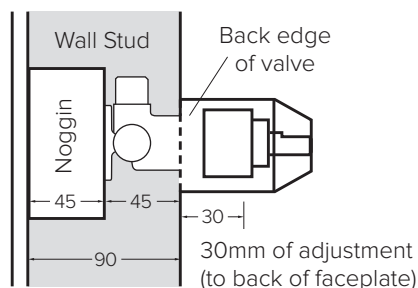

**OPTIONAL 13MM
EXTENSION KIT**

43mm of adjustment (to the back of faceplate) can be achieved using the 13mm extension kit. Code: **43472.00**

Note: Compatible with 40mm Mains Pressure Valve only