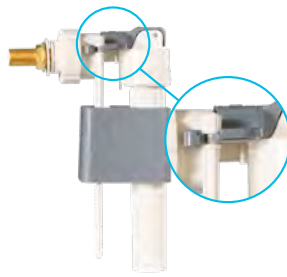

UNIVERSAL TOP INLET FILL VALVE 15 / 10MM

CODE: **B3210**

- Side inlet
- 1/2" BSP connection / 10mm (10)
- Adjustable range of height
- 0 – 100mm
- Filter / flow regulator
- Watermark