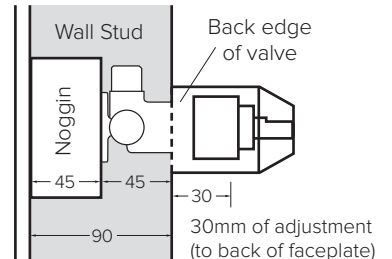

OPTIONAL 13MM EXTENSION KIT

43mm of adjustment (to the back of faceplate) can be achieved using the 13mm extension kit. Code: 43472.00

> Due Design Link: Kitchen Mixers Page 338