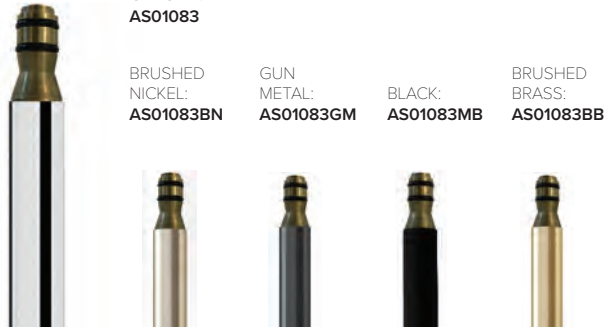

COLUMN EXTENSION

Rear inlet too low? Here is the perfect solution if the water inlet or the overhead shower is too low. The column rail is secured into the diverter valve with a grub screw. Loosen screw, lift column rail and insert extension piece into diverter valve. Refit column rail into extension piece and tighten two grub screws.

ELEMENTI
SPLASH COLUMN EXTENSION PIECE
200MM LENGTH / FOR Ø25MM RAILS

CHROME:
AS01083

BRUSHED NICKEL:
AS01083BN

GUN METAL:
AS01083GM

BLACK:
AS01083MB

BRUSHED BRASS:
AS01083BB