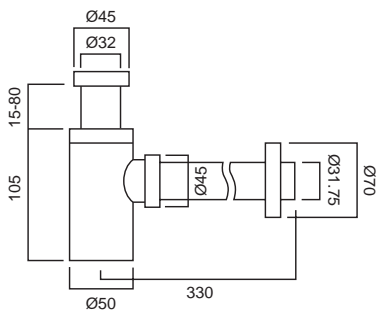

BOTTLE TRAPS

ELEMENTI

UNIVERSAL 32MM BOTTLE TRAP

BLACK:
79104.13

ELEMENTI

UNIVERSAL BOTTLE TRAP EXTENSION

HORIZONTAL 600MM
CHROME:
TP32-600

EXTENDABLE BOTTLE TRAP

Vertical (200mm) and horizontal (600mm) bottle trap extensions for the Elementi Universal trap are available in 5 finishes. These extensions can be simply cut down to whatever length is required.