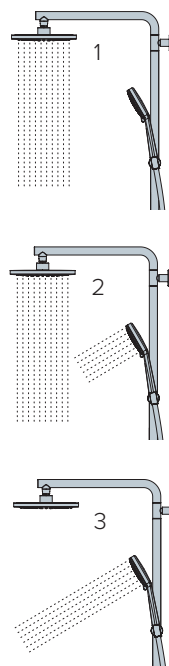

1+2+3 SHOWERING EXPERIENCES

Choose from 3 functions with the diverter handle.

1) Shower head only
2) Both shower head and hand shower at the same time
3) Hand shower only