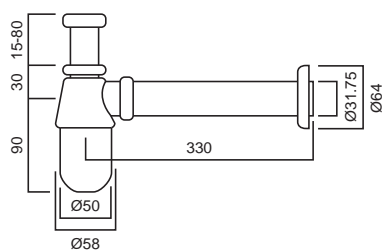

INSULATED BOTTLE TRAP

A separate internal sleeve prevents accidental scalding by keeping hot water away from the exterior. Using an insulated bottle trap can eliminate the need for a semi pedestal/cover.

Refer to your local regulations for details.