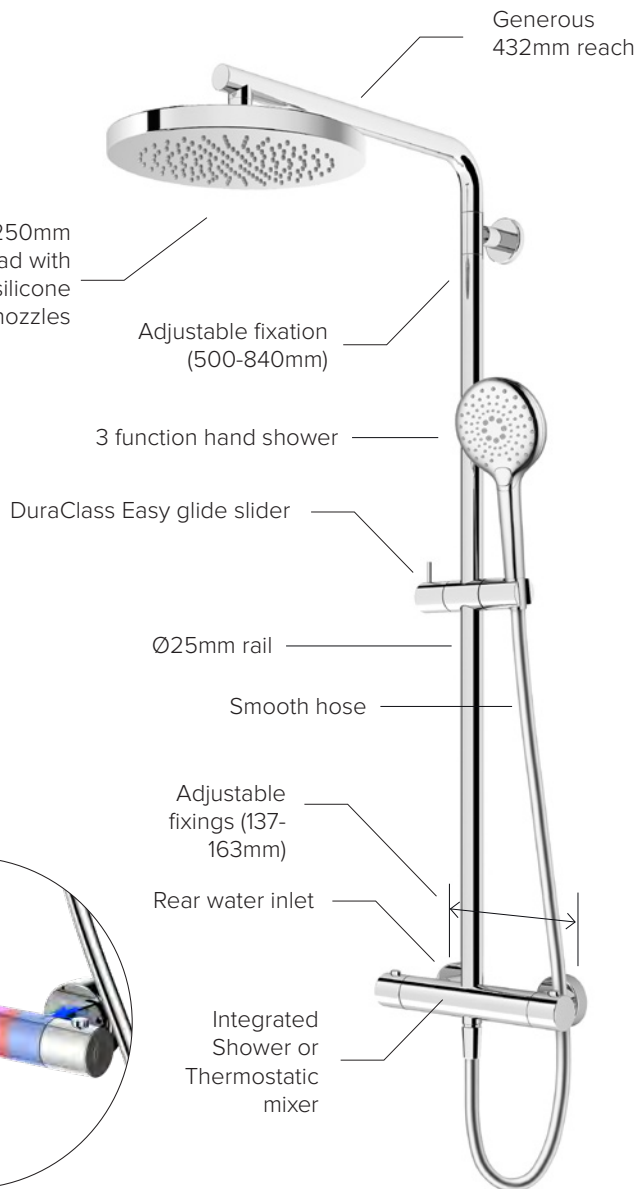

SPLASH PLUS ROUND

SHOWER MIXER

Offering all the benefits of a traditional shower mixer but integrated cleverly into the shower itself, allowing for ease of temperature adjustment and water flow with effortless control.

THERMOSTATIC MIXER

Elementi's most precise showering experience yet. The integrated Thermostatic mixer allows users accurate temperature control every time.

SPLASH PLUS COLUMN SHOWER WITH INTEGRATED SHOWER MIXER

CW 3 FUNCTION HAND PIECE
ADJUSTABLE FIXATION
MAINS PRESSURE:
2 STAR 12 L/MIN

CHROME:
40366.02

BLACK:
40366.13

SPLASH PLUS COLUMN SHOWER WITH INTEGRATED THERMOSTATIC MIXER

CW 3 FUNCTION HAND PIECE
ADJUSTABLE FIXATION
MAINS PRESSURE:
2 STAR 12 L/MIN

CHROME:
40367.02

BLACK:
40367.13