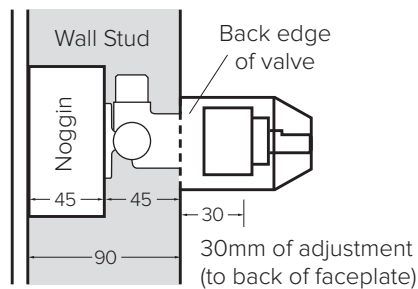

**OPTIONAL 13MM
EXTENSION KIT**

43mm of adjustment (to the back of faceplate) can be achieved using the 13mm extension kit. Code: **43472.00**

Note: Compatible with 40mm Mains Pressure Valve only

ORZA

Orza combines innovative proportions and shapes resulting in the ultimate focal point in any bathroom. The body is enhanced by gentle extensive curves coupled with flat linear profiles of the spout & handle, coming together to create that exclusive and refined environment.