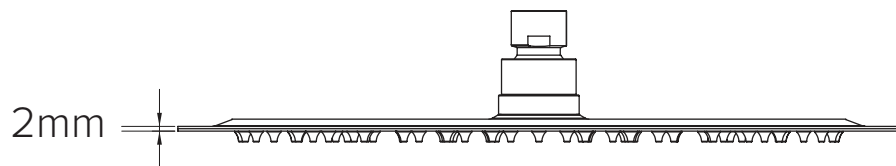

ULTRA FLAT

The Vibrant stainless steel showerhead is ultra flat at only 2mm.

Vibrant 300 Ultra Flat Round Showerhead and Wall Arm
Finish: Brushed Nickel

*All guarantees are subject to terms
and conditions and available at:
robertson.co.nz/warranties