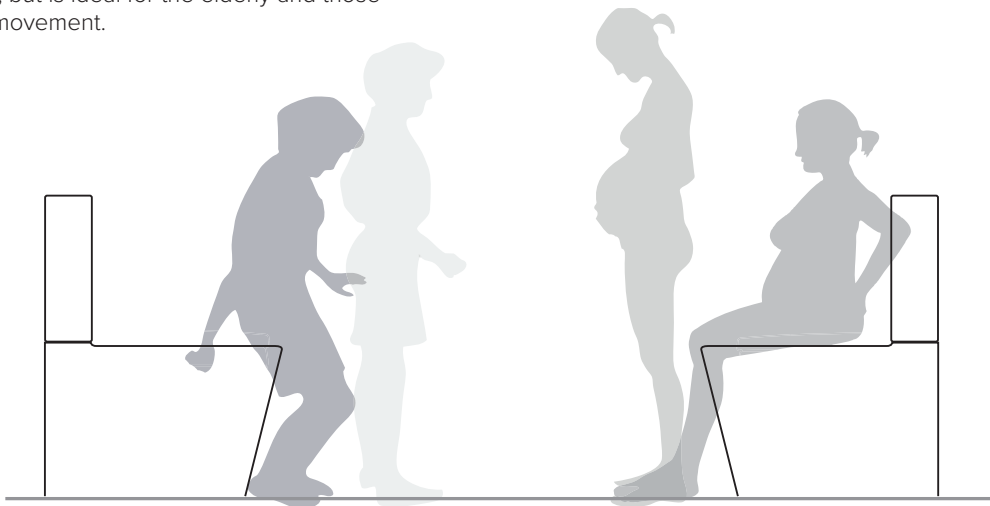

SUITABLE FOR COMMERCIAL USE
 COMPATIBLE WITH LINFA & ELLISSE
 GLOSS WHITE:
PN5620

E-Bidet options Page 238

MAKE LIFE A LITTLE EASIER

With a pan and seat up to 40mm higher than standard toilets, the overheight toilet allows for easy transfer on and off the seat. This not only makes life easier as we increase in age, but is ideal for the elderly and those with restricted movement.