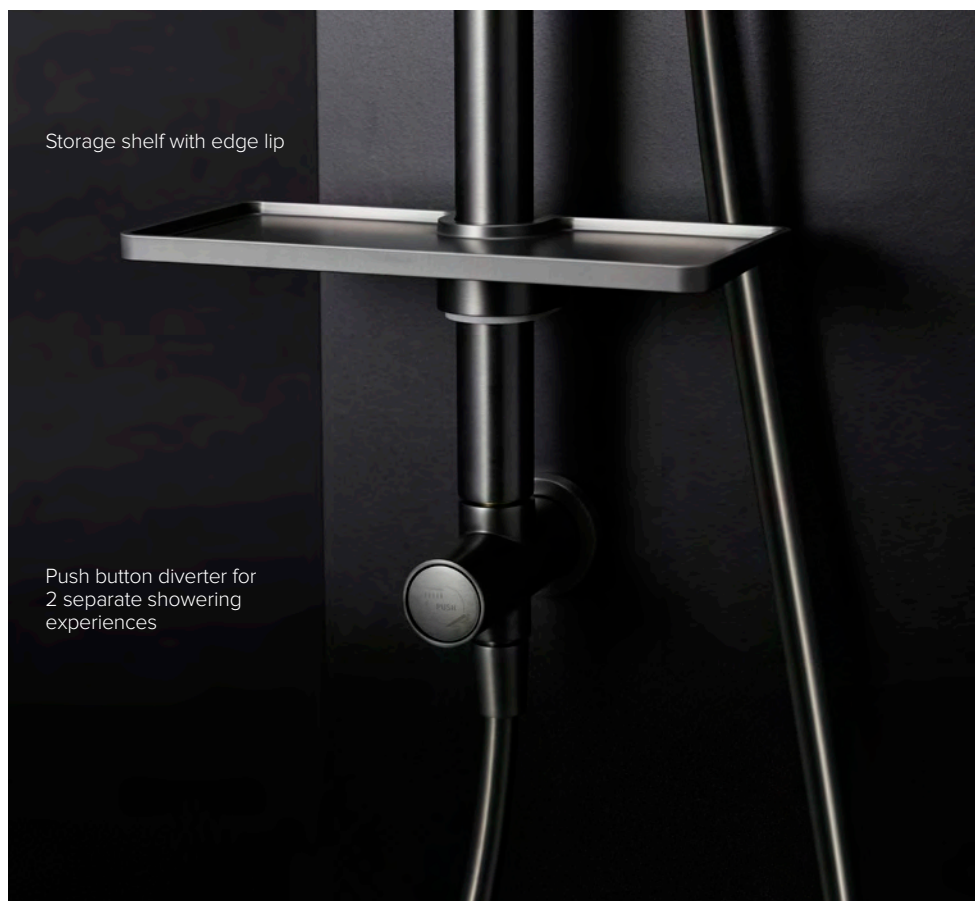

Storage shelf with edge lip

Push button diverter for 2 separate showering experiences