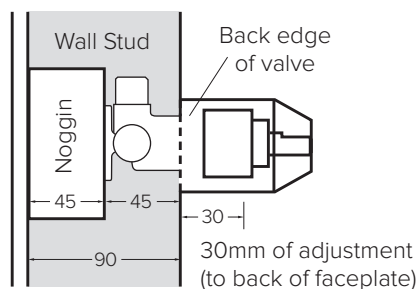

SAVON SHOWER MIXER

Ø90
MAINS PRESSURE
40MM CARTRIDGE

CHROME:
43170.02

BRUSHED
NICKEL:
43170.04

GUN
METAL:
43170.29

BLACK:
43170.13

NEW

SAVON SHOWER MIXER

Ø65
MAINS PRESSURE
35MM METAL STEM CARTRIDGE

CHROME:
43770.02

BRUSHED
NICKEL:
43770.04

GUN
METAL:
43770.29

BLACK:
43770.13

SAVON DIVERTER MIXER

Ø140
MAINS PRESSURE
40MM CARTRIDGE

CHROME:
43180.02

BRUSHED
NICKEL:
43180.04

GUN
METAL:
43180.29

BLACK:
43180.13

**30MM
ADJUSTMENT RANGE**

The Mains Pressure shower mixer features a 30mm adjustment range allowing for different installation requirements and thickness of wall/cladding materials.

**OPTIONAL 13MM
EXTENSION KIT**

43mm of adjustment (to the back of faceplate) can be achieved using the 13mm extension kit. Code: **43472.00**

Note: Compatible with 40mm Mains Pressure Valve only