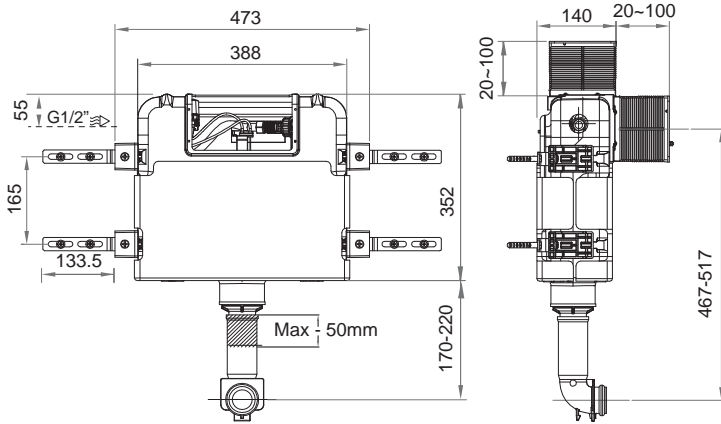

**LOW LEVEL
CABLE INWALL CISTERN**

FRONT OR TOP FLUSH
NO FRAME
FOR BTW PANS
REQUIRES PUSH PLATE
WELS 4 STAR
CODE:
PA136