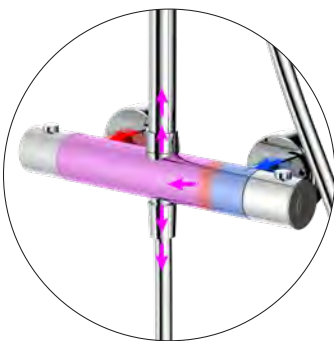

SPLASH PLUS ROUND

SHOWER MIXER

Offering all the benefits of a traditional shower mixer but integrated cleverly into the shower itself, allowing for ease of temperature adjustment and water flow with effortless control.

THERMOSTATIC MIXER

Elementi's most precise showering experience yet. The integrated Thermostatic mixer allows users accurate temperature control every time.

SPLASH PLUS COLUMN SHOWER WITH INTEGRATED SHOWER MIXER

CW 3 FUNCTION HAND PIECE
ADJUSTABLE FIXATION
MAINS PRESSURE:
2 STAR 12 L/MIN

CHROME:
40366.02

BLACK:
40366.13

SPLASH PLUS COLUMN SHOWER WITH INTEGRATED THERMOSTATIC MIXER

CW 3 FUNCTION HAND PIECE
ADJUSTABLE FIXATION
MAINS PRESSURE:
2 STAR 12 L/MIN

CHROME:
40367.02

BLACK:
40367.13