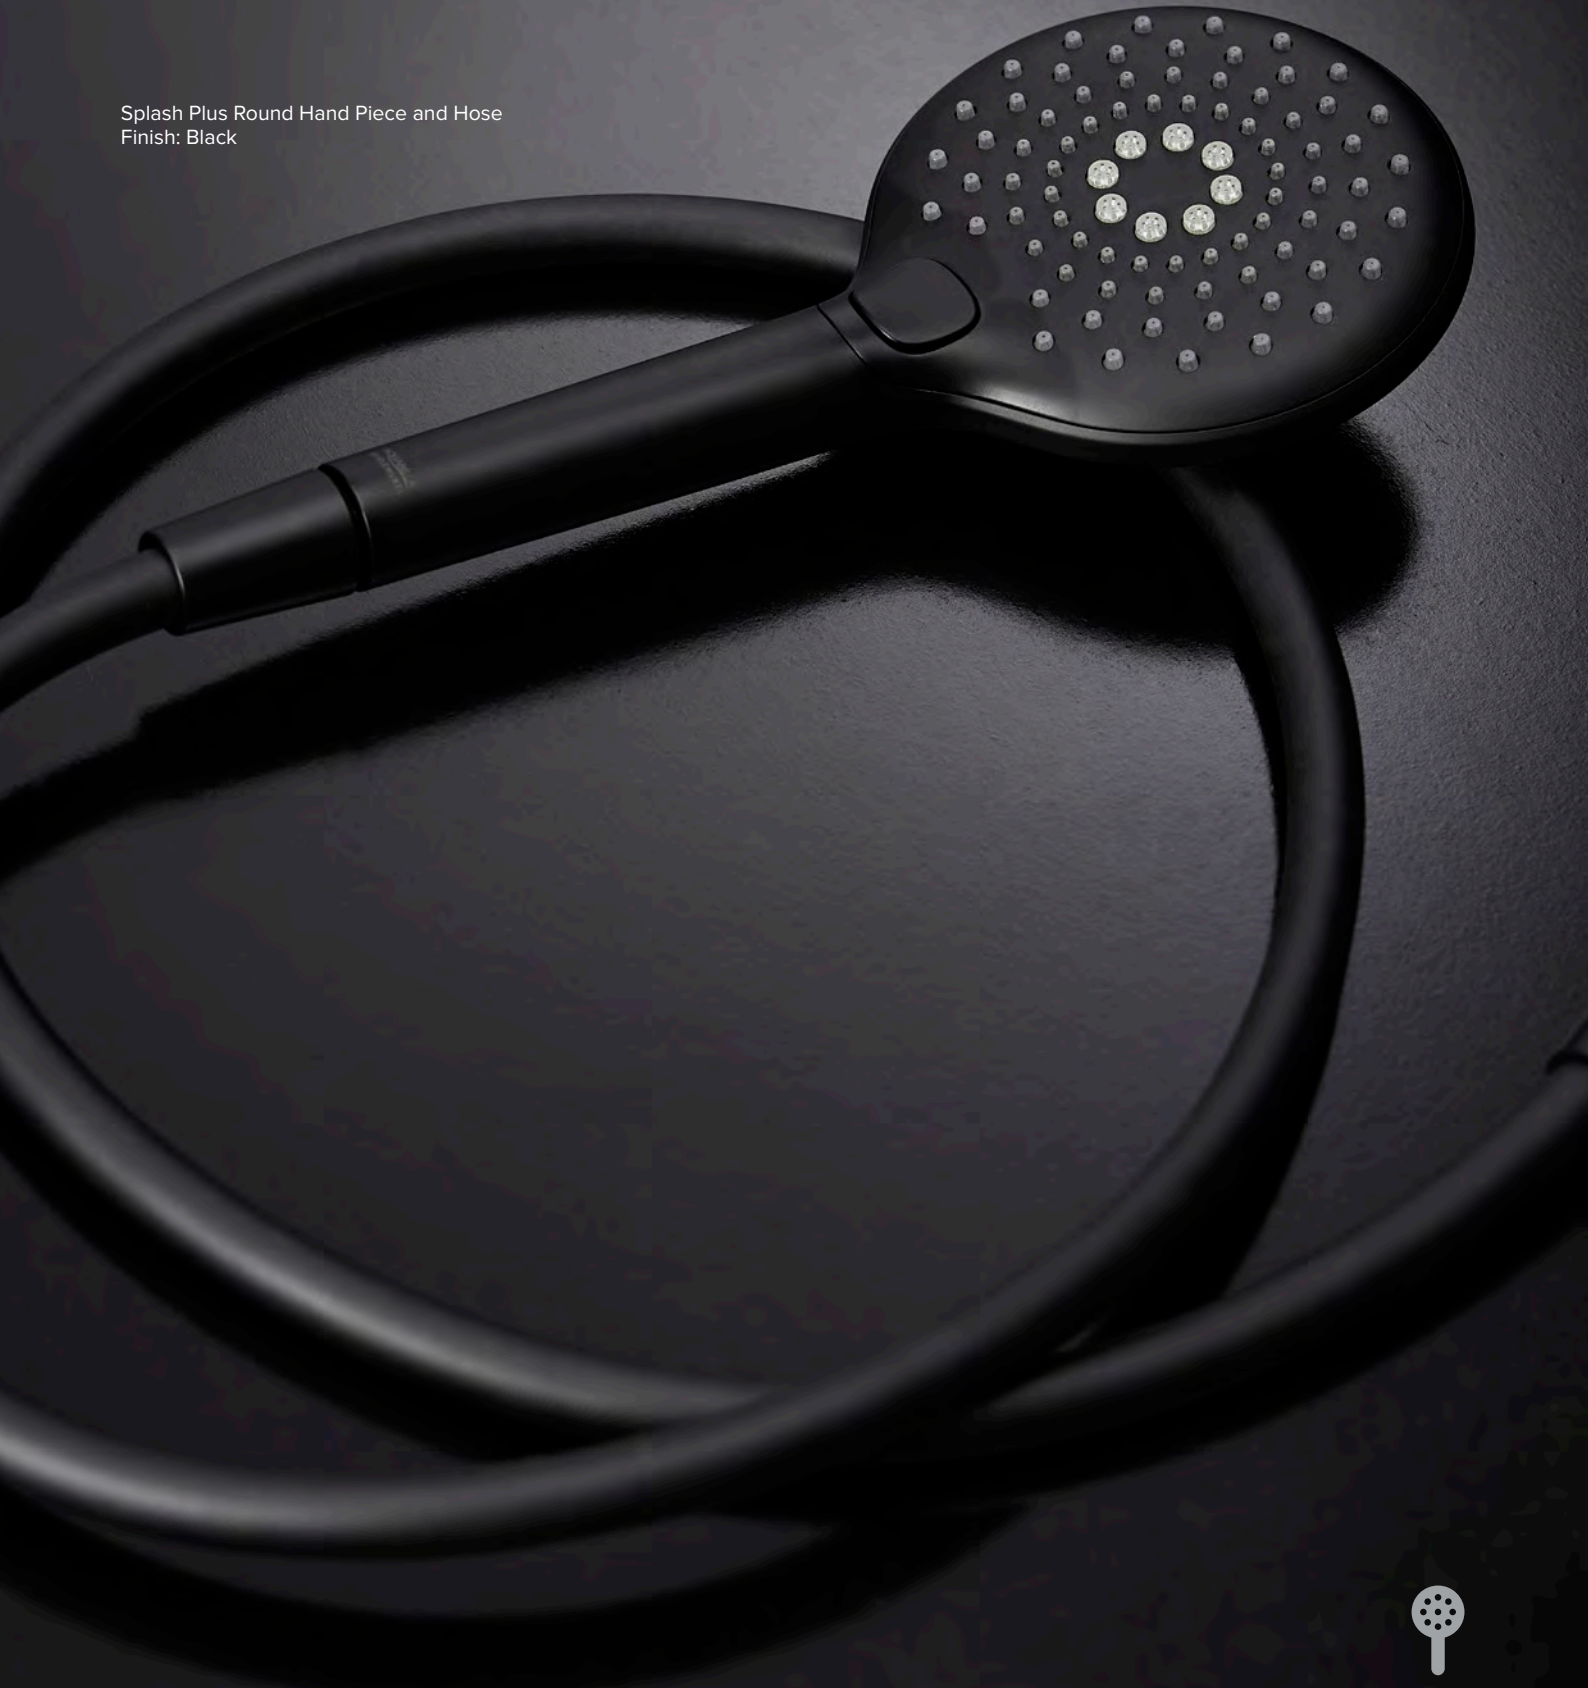

SPLASH PLUS

Splash Plus Square Showerhead & Wall Arm
Finish: Brushed Nickel

Splash Plus Round Hand Piece and Hose
Finish: Black

SPLASH PLUS ROUND

SPLASH PLUS ROUND SLIDE SHOWER

C/W 3 FUNCTION HAND PIECE
 RAIL LENGTH: 900MM
 ADJUSTABLE FIXATION
 MAINS PRESSURE:
 4 STAR 7.5 L/MIN