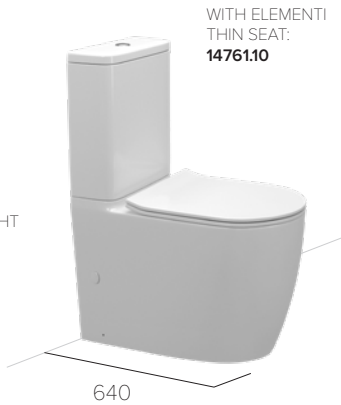

RIMLESS OVERHEIGHT & ACCESSIBLE BACK TO WALL TOILETS

ELEMENTI

UNO OVERHEIGHT BTW CC TOILET SUITE

RIMLESS HYPER JET FLUSH
SET OUTS:
S PAN: 55-132MM
178-233MM WITH
OPTIONAL 12607.00 BEND
P PAN: 180MM
WELS 4 STAR:
4.5 L PER FULL FLUSH
3 L PER HALF FLUSH
BOTTOM LEFT, BOTTOM RIGHT
& BACK INLET
GLOSS WHITE
VITREOUS CHINA