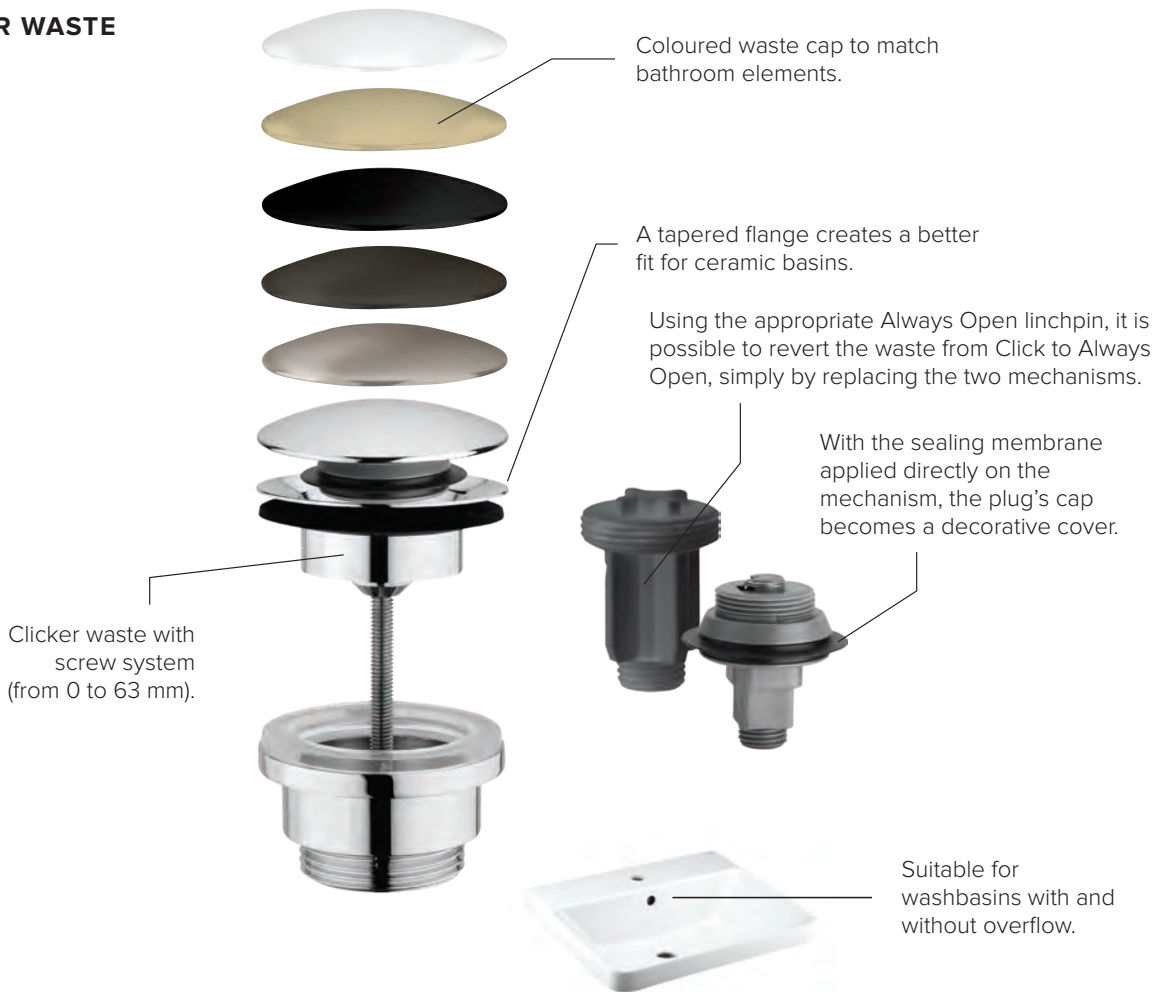

COLOURED CLICKER WASTE