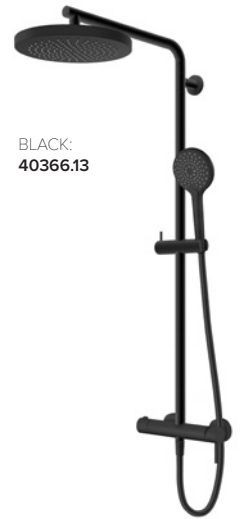

BLACK:
40366.13