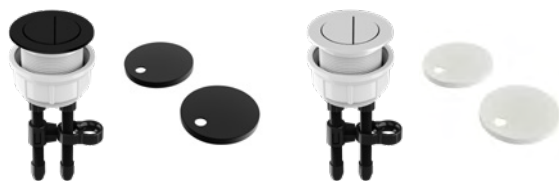

COLOUR COORDINATED

Garda toilets are colour coordinated coming with matching flush buttons and seat hinge covers.