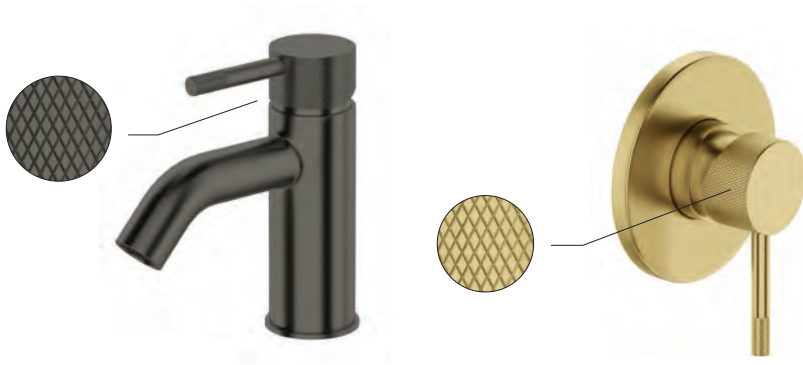

UNO ETCH

ETCHED HANDLE

An etched handle gives Uno Etch tapware an industrial aesthetic with the cross cut texture also providing additional grip for easier operation.

Uno Etch Extended Height Basin Mixer
Finish: Gun Metal