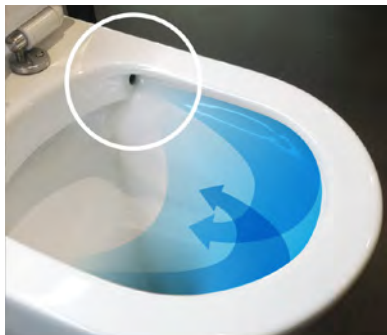

SIDE PROJECTION FLUSHING SYSTEM

Rimless flushing projects a jet of water rather than the traditional flushing mechanism where water pours down the rim. Through the powerful delivery of water maximum cleaning is achieved.