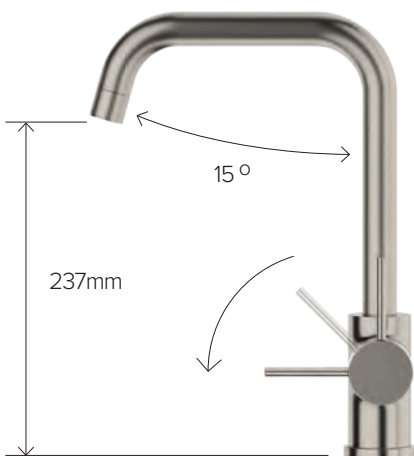

Uno Etch Square Kitchen Mixer
Finish: Brushed Nickel