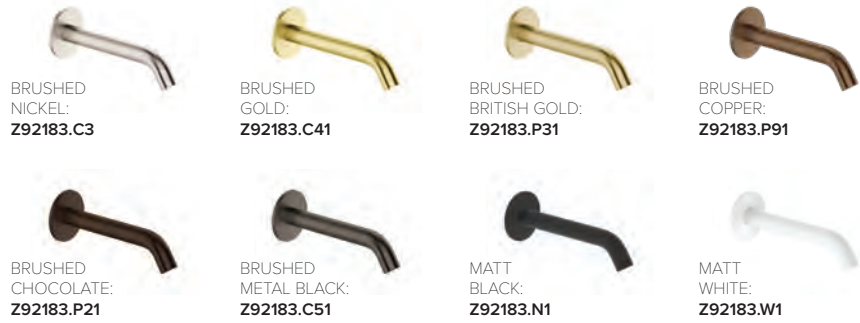

Zucchetti is available via selected distributors. Visit **ROBERTSON.CO.NZ** or contact **DESIGNIDEAS@ROBERTSON.CO.NZ** for more information

PAN ROUND BATH SPOUT

160MM
WALL MOUNTED
MALE

CHROME:
Z92183

BRUSHED
NICKEL:
Z92183.C3

BRUSHED
GOLD:
Z92183.C41

BRUSHED
BRITISH GOLD:
Z92183.P31

BRUSHED
COPPER:
Z92183.P91

BRUSHED
CHOCOLATE:
Z92183.P21

BRUSHED
METAL BLACK:
Z92183.C51

MATT
BLACK:
Z92183.N1

MATT
WHITE:
Z92183.W1