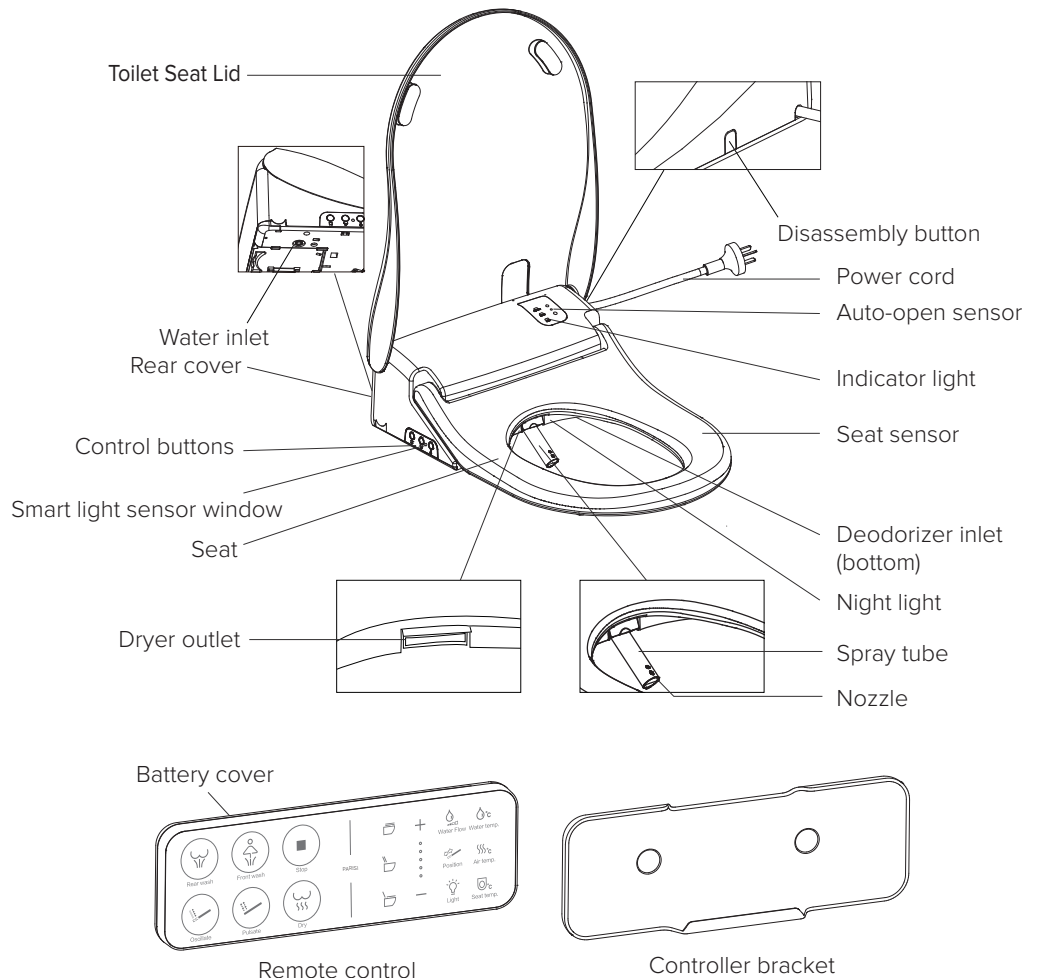

Aqua Ellisse E-Bidet
Back To Wall Pan

E-BIDET SMART TOILETS

NEW

FRESCA

The Fresca E-Bidet exemplifies innovation with its array of customizable features designed to enhance the personal hygiene experience. Users can adjust the temperature of both the water and the seat, ensuring a tailored and refreshing experience. The bidet's design allows for precise control over the water pressure and provides a personalised touch to cater to individual preferences. These features collectively contribute to a more comfortable and effective cleaning process, redefining the standards of bathroom luxury.