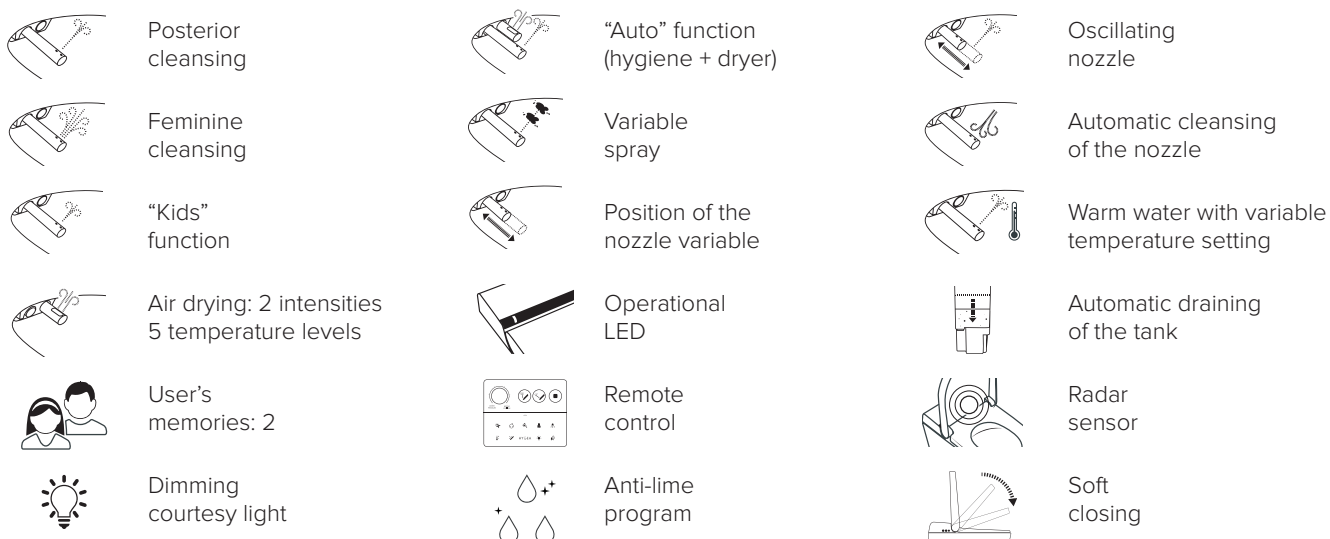

FEATURES/FUNCTIONS