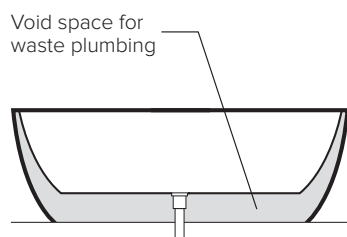

MATT WHITE
ACRYLIC:
52585.MWH

Design Link:  Tapware Page 178-181  Furniture Refer to our Furniture Catalogue or robertson.co.nz

PETTINE FINISHES

10
Gloss White

MW
Matt White

ABOVE FLOOR WASTE

All Elementi Freestanding Baths have above-floor wastes allowing for ease of installation.