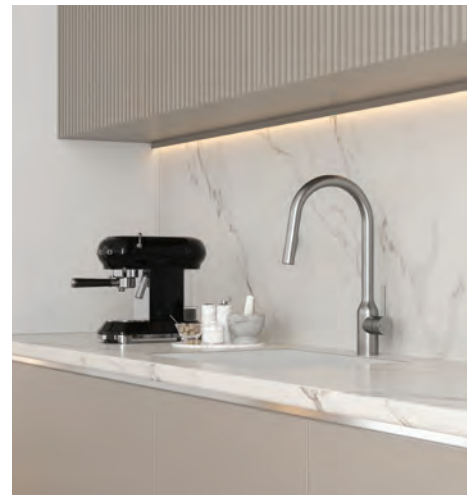

Gooseneck Kitchen Mixer with Pull Out Spray
Finish: Stainless Steel

FOOD GRADE 304 STAINLESS STEEL

Stylish yet practical, the robust material incorporates a number of additional benefits; being food grade 304 stainless steel not only does it look great but its durability and resistance to corrosion, germs and acid contamination make it perfect to survive the demands of everyday life. Whilst the unique finish also reduces the visibility of finger marks making cleaning a breeze.