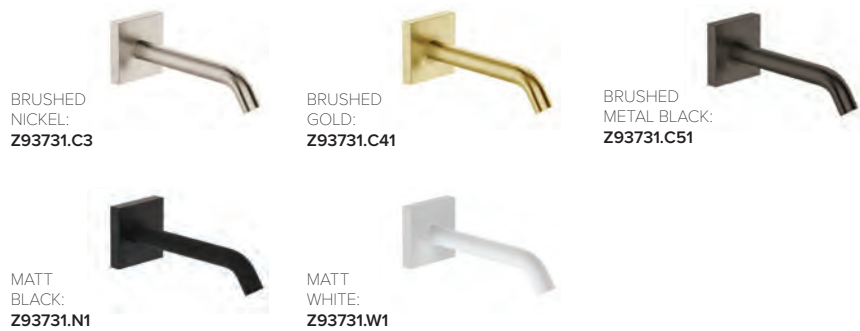

BRUSHED
METAL BLACK:
Z92183.C51

MATT
BLACK:
Z92183.N1

MATT
WHITE:
Z92183.W1

PAN SQUARE BATH SPOUT

160MM
WALL MOUNTED
MALE

CHROME:
Z93731

BRUSHED
NICKEL:
Z93731.C3

BRUSHED
GOLD:
Z93731.C41