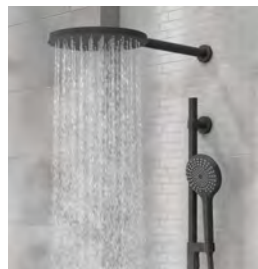

Precise temperature control

Handpiece only

Showerhead only

Showerhead and handpiece

One Touch 2 Function Thermostatic Mixer
Finish: Brushed Nickel

TOILETS

ELEMENTI®

WITH ELEMENTI TOILETS YOU HAVE THE REASSURANCE OF OUR EXPERTISE IN CERAMICS AND HYGIENE TECHNOLOGY, MEANING EASY TO CLEAN AND EASY TO MAINTAIN FOR YEARS TO COME. FROM FEATURES LIKE E-GLAZE TECHNOLOGY THAT REDUCES BACTERIA GROWTH, TO THE SUPER-POWERFUL HYPER JET FLUSH, AN ARRAY OF TECHNOLOGIES ALL WORK TOGETHER TO MAKE ELEMENTI TOILETS HYGIENIC, DURABLE AND STYLISH.