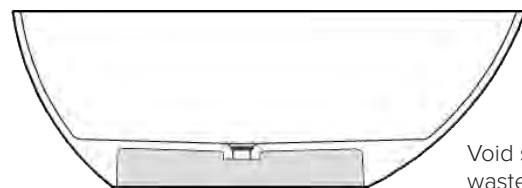

Void space for
waste plumbing

FREESTANDING QUARRYCAST® BATHS

victoria ⊕ albert®

VOLCANIC LIMESTONE. A SUPERIOR LONG-LASTING ALTERNATIVE TO CAST IRON AND ACRYLIC

A naturally superior bath: It may sound obvious, but not all baths are created equal. British brand Victoria + Albert are passionate about their unique Quarrycast® material, made from a finely ground volcanic limestone and resin mix.