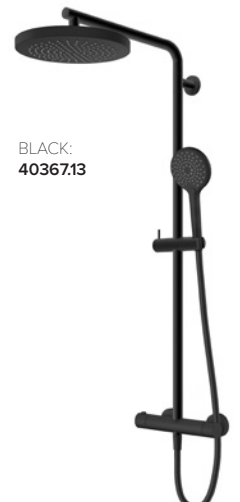

BLACK:
40367.13