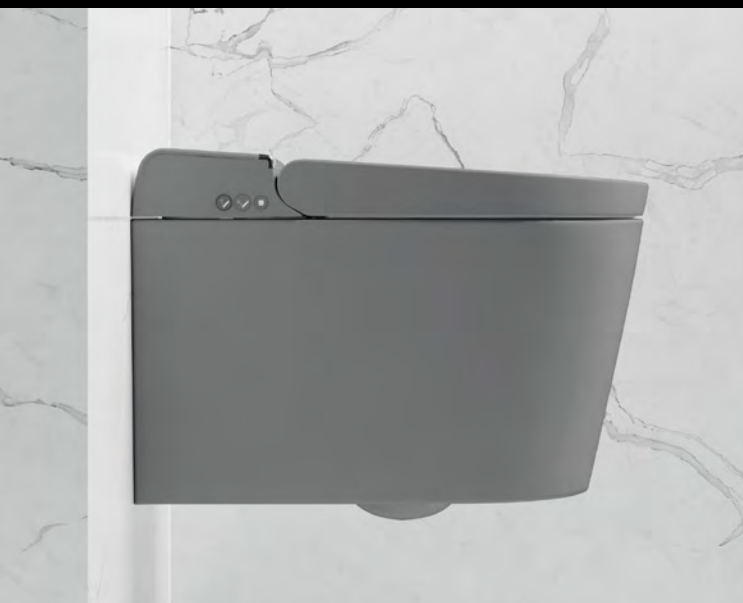

OLI

HYGEA

WHY HYGEA?

In Greek as well as Roman mythology, Hygea was the goddess/personification of health, cleanliness and sanitation. She was associated with the prevention of sickness and the continuation of good health. Her name is the source of the word "hygiene".

Hygea is a new concept of smart toilet... its natural evolution. The electronic bidet module, that can be installed or replaced very easily like a cartridge, is inserted into the toilet bowl from above and is completely disconnected from its casing and from the seat.

This hygienic and innovative modular system can be easily updated with new electronic bidet models developed in the future, without necessarily having to replace the seat as well as the toilet.

COLOURS

Who said that a toilet has to be white? Hygea has been designed to accommodate customers' tastes and market trends. Available in Gloss White, Matt White, Matt Sand, Matt Grey and Matt Anthracite. Offering a stylish look that is pleasant to touch.

THE INNOVATIVE SYSTEM

Oli have developed a new system consisting of five elements: the toilet bowl, the fixing plate, the electronic bidet, the casing that contains it and the seat. 26 months of work, 7 teams, 54 people involved in the creation of what we believe is the most functional and hygienic of smart toilets on the market. A simple product, revolutionary and particularly attentive to the environmental impact.