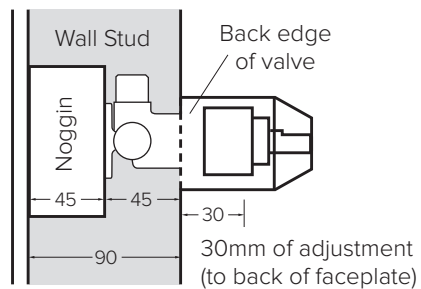

OPTIONAL 13MM EXTENSION KIT

43mm of adjustment (to the back of faceplate) can be achieved using the 13mm extension kit. Code: **43472.00**

Note: Compatible with 40mm Mains Pressure Valve only

Lead Free**   Ball valves with integrated check stop
**Complies to the international standard for Lead Free faucets (0.25% or less).

*All guarantees are subject to terms and conditions and available at:
robertson.co.nz/warranties