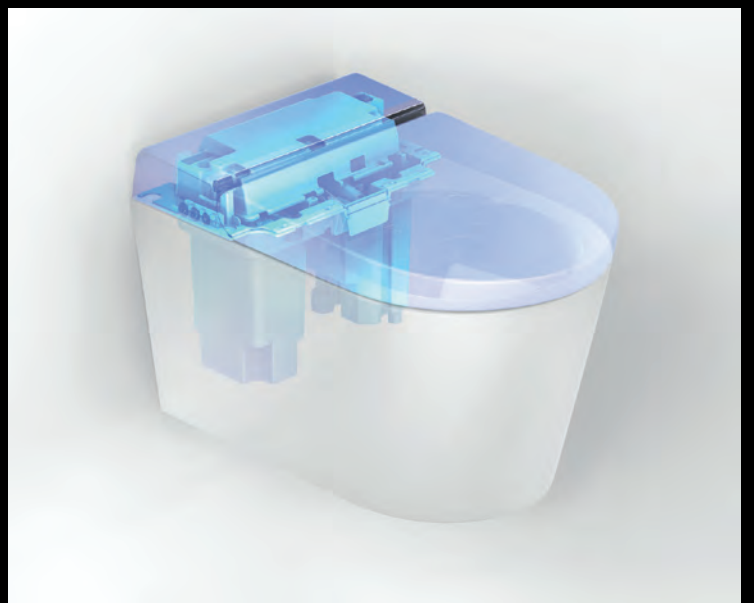

OLI

HYGEA

WHY HYGEA?

In Greek as well as Roman mythology, Hygea was the goddess/personification of health, cleanliness and sanitation. She was associated with the prevention of sickness and the continuation of good health. Her name is the source of the word "hygiene".

Hygea is a new concept of smart toilet... its natural evolution. The electronic bidet module, that can be installed or replaced very easily like a cartridge, is inserted into the toilet bowl from above and is completely disconnected from its casing and from the seat.

This hygienic and innovative modular system can be easily updated with new electronic bidet models developed in the future, without necessarily having to replace the seat as well as the toilet.

COLOURS

Who said that a toilet has to be white? Hygea has been designed to accommodate customers' tastes and market trends. Available in Gloss White, Matt White, Matt Sand, Matt Grey and Matt Anthracite. Offering a stylish look that is pleasant to touch.

THE INNOVATIVE SYSTEM

Oli have developed a new system consisting of five elements: the toilet bowl, the fixing plate, the electronic bidet, the casing that contains it and the seat. 26 months of work, 7 teams, 54 people involved in the creation of what we believe is the most functional and hygienic of smart toilets on the market. A simple product, revolutionary and particularly attentive to the environmental impact.