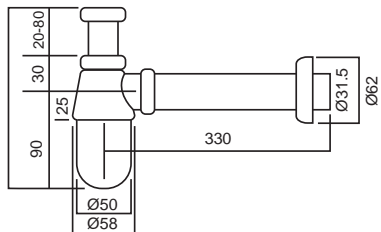

ELEMENTI
32MM INSULATED
BOTTLE TRAP

CHROME:
79144.02

A separate internal sleeve prevents accidental scalding by keeping hot water away from the exterior. Using an insulated bottle trap can eliminate the need for a semi pedestal/cover.

Refer to your local regulations for details.