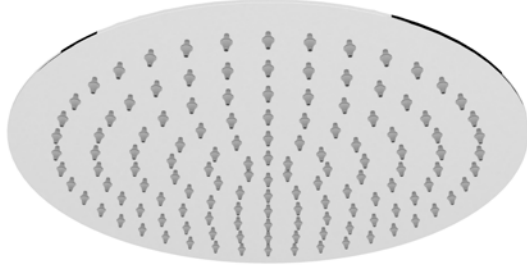

VIBRANT

NEW

VIBRANT 300 ULTRA FLAT ROUND SHOWERHEAD

Ø300MM
GRADE 304 STAINLESS STEEL
MAINS PRESSURE:
3 STAR 8 L/MIN

CHROME:
40266.02