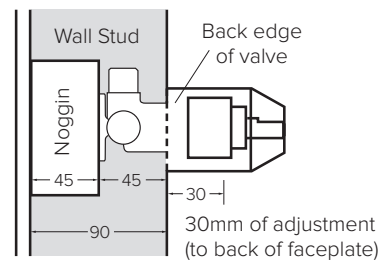

OPTIONAL 13MM EXTENSION KIT

43mm of adjustment (to the back of faceplate) can be achieved using the 13mm extension kit. Code: **43472.00**

Note: Compatible with 40mm Mains Pressure Valve only.

Uno Design Link: Toilets Page 198, 206, 214, 236 Showers Page 266 Kitchen Mixers Page 346, 348