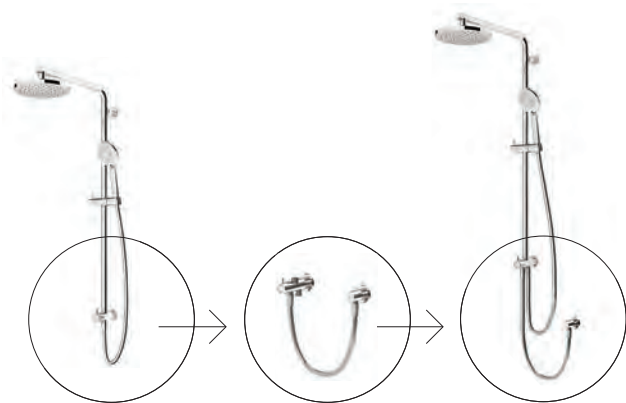

SHOWER SPARE PARTS

For our full selection of parts visit ROBERTSONTRADE.CO.NZ

COLUMN SHOWER RETRO FIT CONVERSION KIT

To use as an easy conversion when replacing an existing shower to utilise the current water inlet. Compatible with Uno, Splash and Splash Plus Square or Round column showers.

ELEMENTI
ROUND RETRO FIT KIT
FOR Ø25MM RAILS

CHROME:
40346.02

BRUSHED NICKEL:
40346.04

GUN METAL:
40346.29

BLACK:
40346.13

BRUSHED BRASS:
40346.07