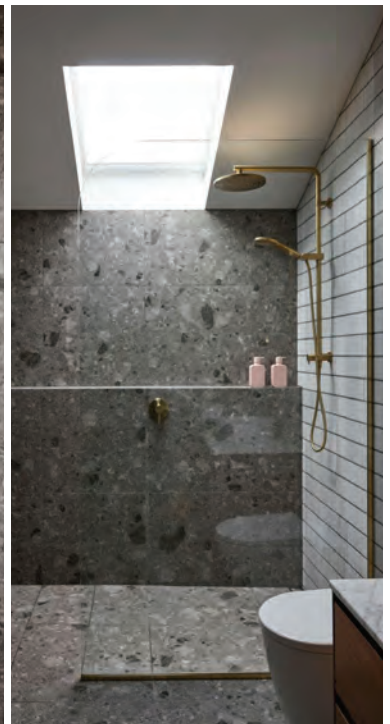

TWO BARNs

Designer: Space Studio
Featured Brands: Samuel Heath, Elementi, Vado

THE LAKES

Architect: Franklin Architectural
Featured Brands: Elementi

BUNGALOW GLAM

Designer: Peach Haus Design
Featured Brand: Elementi