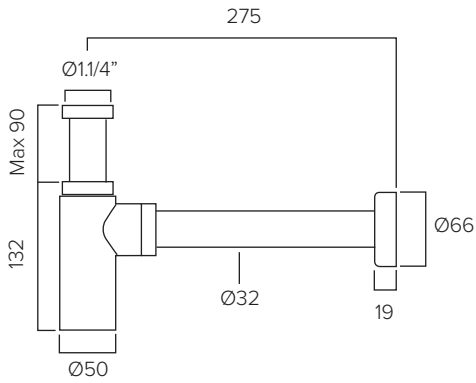

ELEMENTI
32MM BOTTLE TRAP

ELEMENTI
40MM BOTTLE TRAP