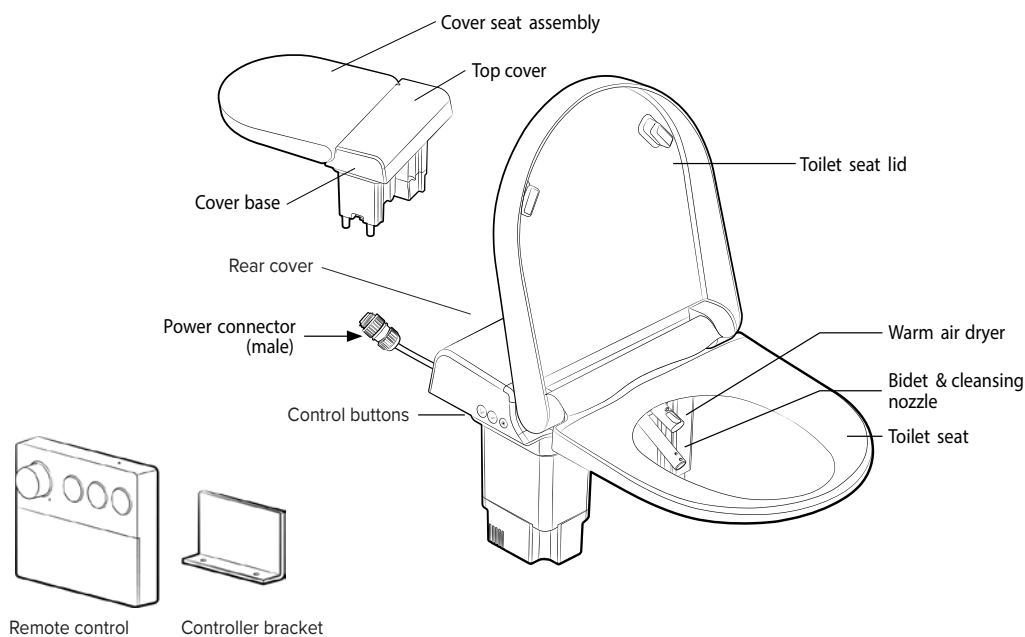

ZEROBACT®

The innovative ZEROBACT® glaze is a total barrier against germs and bacteria. Integrated into the glaze and fired with the sanitary, it grants a lasting and limitless protection over time. This glaze has a certified effectiveness equal to 99.9%. Iso 22196:2011 Certification. ZEROBACT® glaze is supplied upon request.