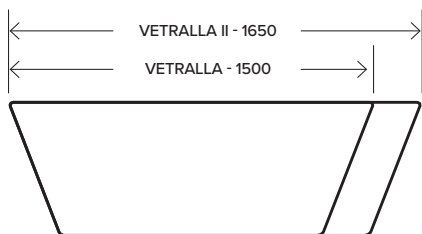

CHESHIRE BATH

1750(L) X 800(W) X 660(H)
GLOSS WHITE QUARRYCAST:
52023.10

VETRALLA

A modern bath for a modern bathroom. Vetralla is deep and double-ended with generous volume.

AVAILABLE IN 2 SIZES

VETRALLA BATH