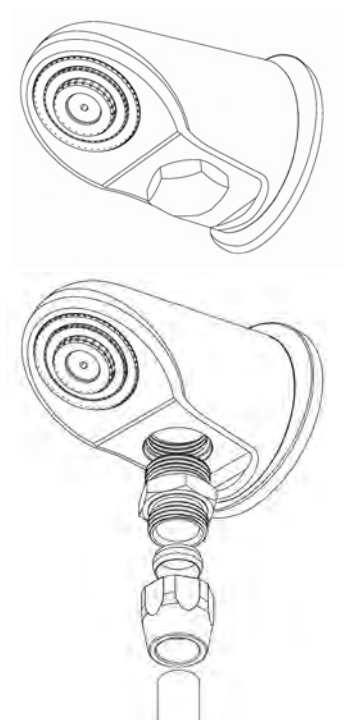

ANTI VANDAL

An anti-vandal shower head is specifically designed to reduce damage and tampering in public or high traffic restrooms. Constructed from durable materials and a heavy duty mounting plate this shower head is built to withstand rough handling and vandalism attempts.

Featuring a streamlined, minimalist design to minimize the potential for misuse and equipped with tamper resistant fittings along with a flow restrictor to maintain water conservation.

As added flexibility our anti-vandal showerhead has the ability to be installed in either rear water inlet or exposed water inlet situations by simply removing the blanking plug attaching a 15mm pipe connector and hose.

By incorporating these protective features, antivandal shower heads help ensure that public facilities remain functional and hygienic, reducing maintenance costs and extending the lifespan of the equipment.