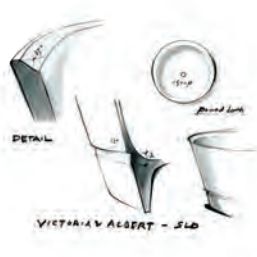

FREESTANDING QUARRYCAST® BATHS

TAIZU COMING FULL CIRCLE

Taizu is Victoria + Albert's first collaboration with renowned Hong Kong based designer Steve Leung, who is known for using Asian influences in his designs.

The opulent circular bath has been inspired by the fine porcelain designs of the Song Dynasty. The gently sloping sides are softened by a chamfered edge and sculpted detail at the base. With a diameter of 1500mm and cast in Victoria + Alberts signature Quarrycast™ material, Taizu is a spa-style centrepiece that is at home in the most luxurious bathrooms.

Note: Contact us for availability.