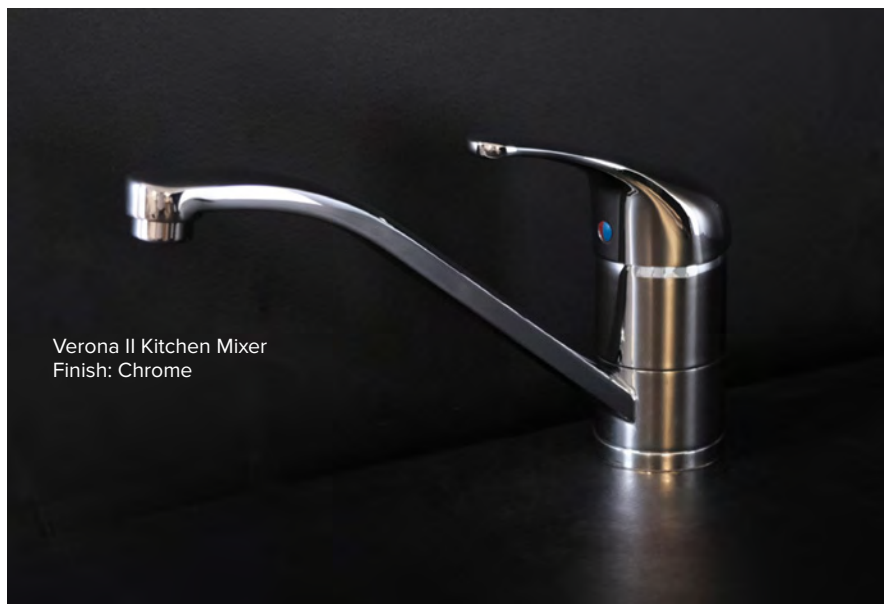

Verona II Kitchen Mixer
Finish: Chrome

VERONA II KITCHEN MIXER

35MM CARTRIDGE
INCLUDES BASE RING
SWIVEL SPOUT
LOW/UNEQUAL PRESSURE:
WELS 5 STAR 5.5 L/MIN
MAINS PRESSURE:
WELS 4 STAR 7.5 L/MIN

CHROME:
44182.02