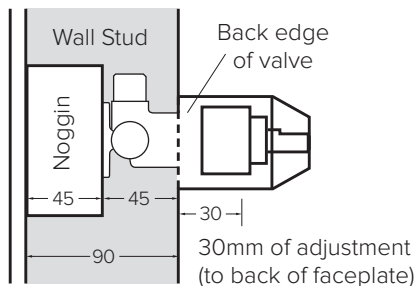

OPTIONAL 13MM EXTENSION KIT

43mm of adjustment (to the back of faceplate) can be achieved using the 13mm extension kit. Code: **43472.00**

Note: Compatible with 40mm Mains Pressure Valve only.