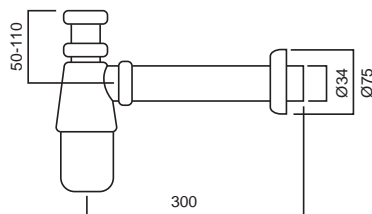

ELEMENTI
32MM INSULATED
BOTTLE TRAP

CHROME:
79144.02

A separate internal sleeve prevents accidental scalding by keeping hot water away from the exterior. Using an insulated bottle trap can eliminate the need for a semi pedestal/cover.

Refer to your local regulations for details.