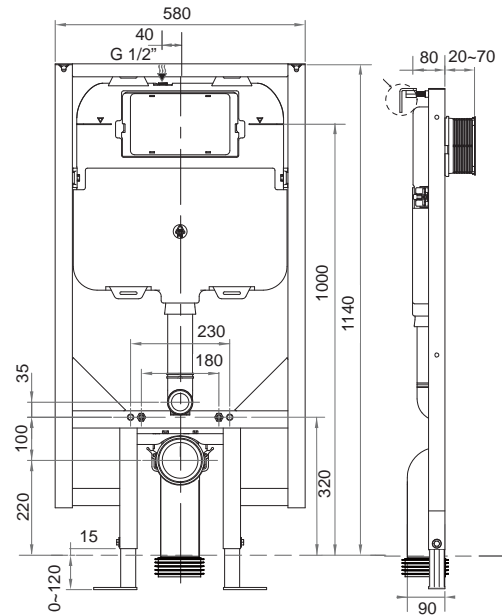

FULL FRAME PNEUMATIC 90MM INWALL CISTERN

FRONT FLUSH
FOR WALL HUNG PANS
REQUIRES PUSH PLATE
WELS 4 STAR
CODE:
PA121

LOW LEVEL INWALL CISTERN

The new "low level" inwall cistern is not as high as standard inwall cisterns. The benefit being they can fit in a smaller space like under a window. They are also cable operated with top or front flush options.

FEATURES

- Weight tested to 400kg
- Easily maintained with all maintenance is through the front panel with no special access panel required unless you are isolating the push panel (Pneumatic)
- Parts easily replaced and available
- Pneumatic, mechanical or cable operation
- Multiple design and colour options for push panels
- Remote installation with up to 3m for Pneumatic push panels
- WELS 4 star rating 4.5/3L 3.3L average flush
- Made from high density polyethylene
- Wall fixing kit included
- Multiple fixation points for the installer
- All fixations and pipework supplied to install to the soil pipe