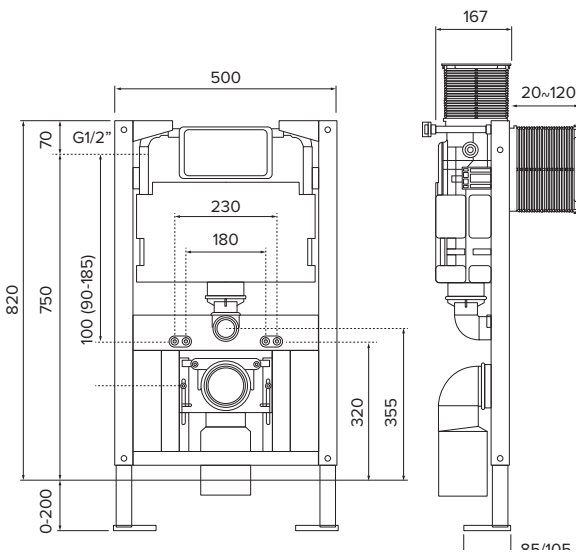

INWALL CISTERNS

FULL FRAME LOW LEVEL CABLE INWALL CISTERN

FRONT OR TOP FLUSH
FOR WALL HUNG PANS
REQUIRES PUSH PLATE
WELS 4 STAR
CODE:
PA141