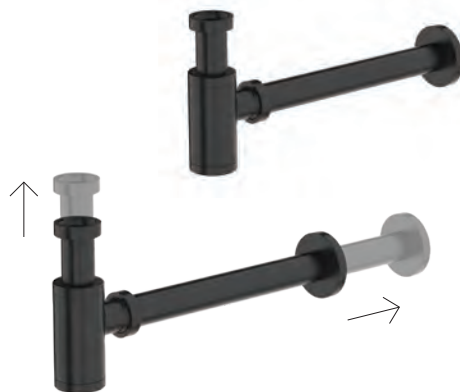

ELEMENTI

UNIVERSAL BOTTLE TRAP EXTENSION

VERTICAL 200MM
CHROME:
TP32-200

VERTICAL 200MM
BRUSHED NICKEL:
TP32-200-BN

VERTICAL 200MM
GUN METAL:
TP32-200-GM

VERTICAL 200MM
BLACK:
TP32-200-B

VERTICAL 200MM
WHITE:
TP32-200-W

HORIZONTAL 600MM
CHROME:
TP32-600

HORIZONTAL 600MM
BRUSHED NICKEL:
TP32-600-BN

HORIZONTAL 600MM
GUN METAL:
TP32-600-GM

HORIZONTAL 600MM
BLACK:
TP32-600-B

HORIZONTAL 600MM
WHITE:
TP32-600-W

EXTENDABLE BOTTLE TRAP

Vertical (200mm) and horizontal (600mm) bottle trap extensions for the Elementi Universal trap are available in 5 finishes. These extensions can be simply cut down to whatever length is required.

Zucchetti is available via selected distributors. Visit ROBERTSON.CO.NZ or contact DESIGNIDEAS@ROBERTSON.CO.NZ for more information